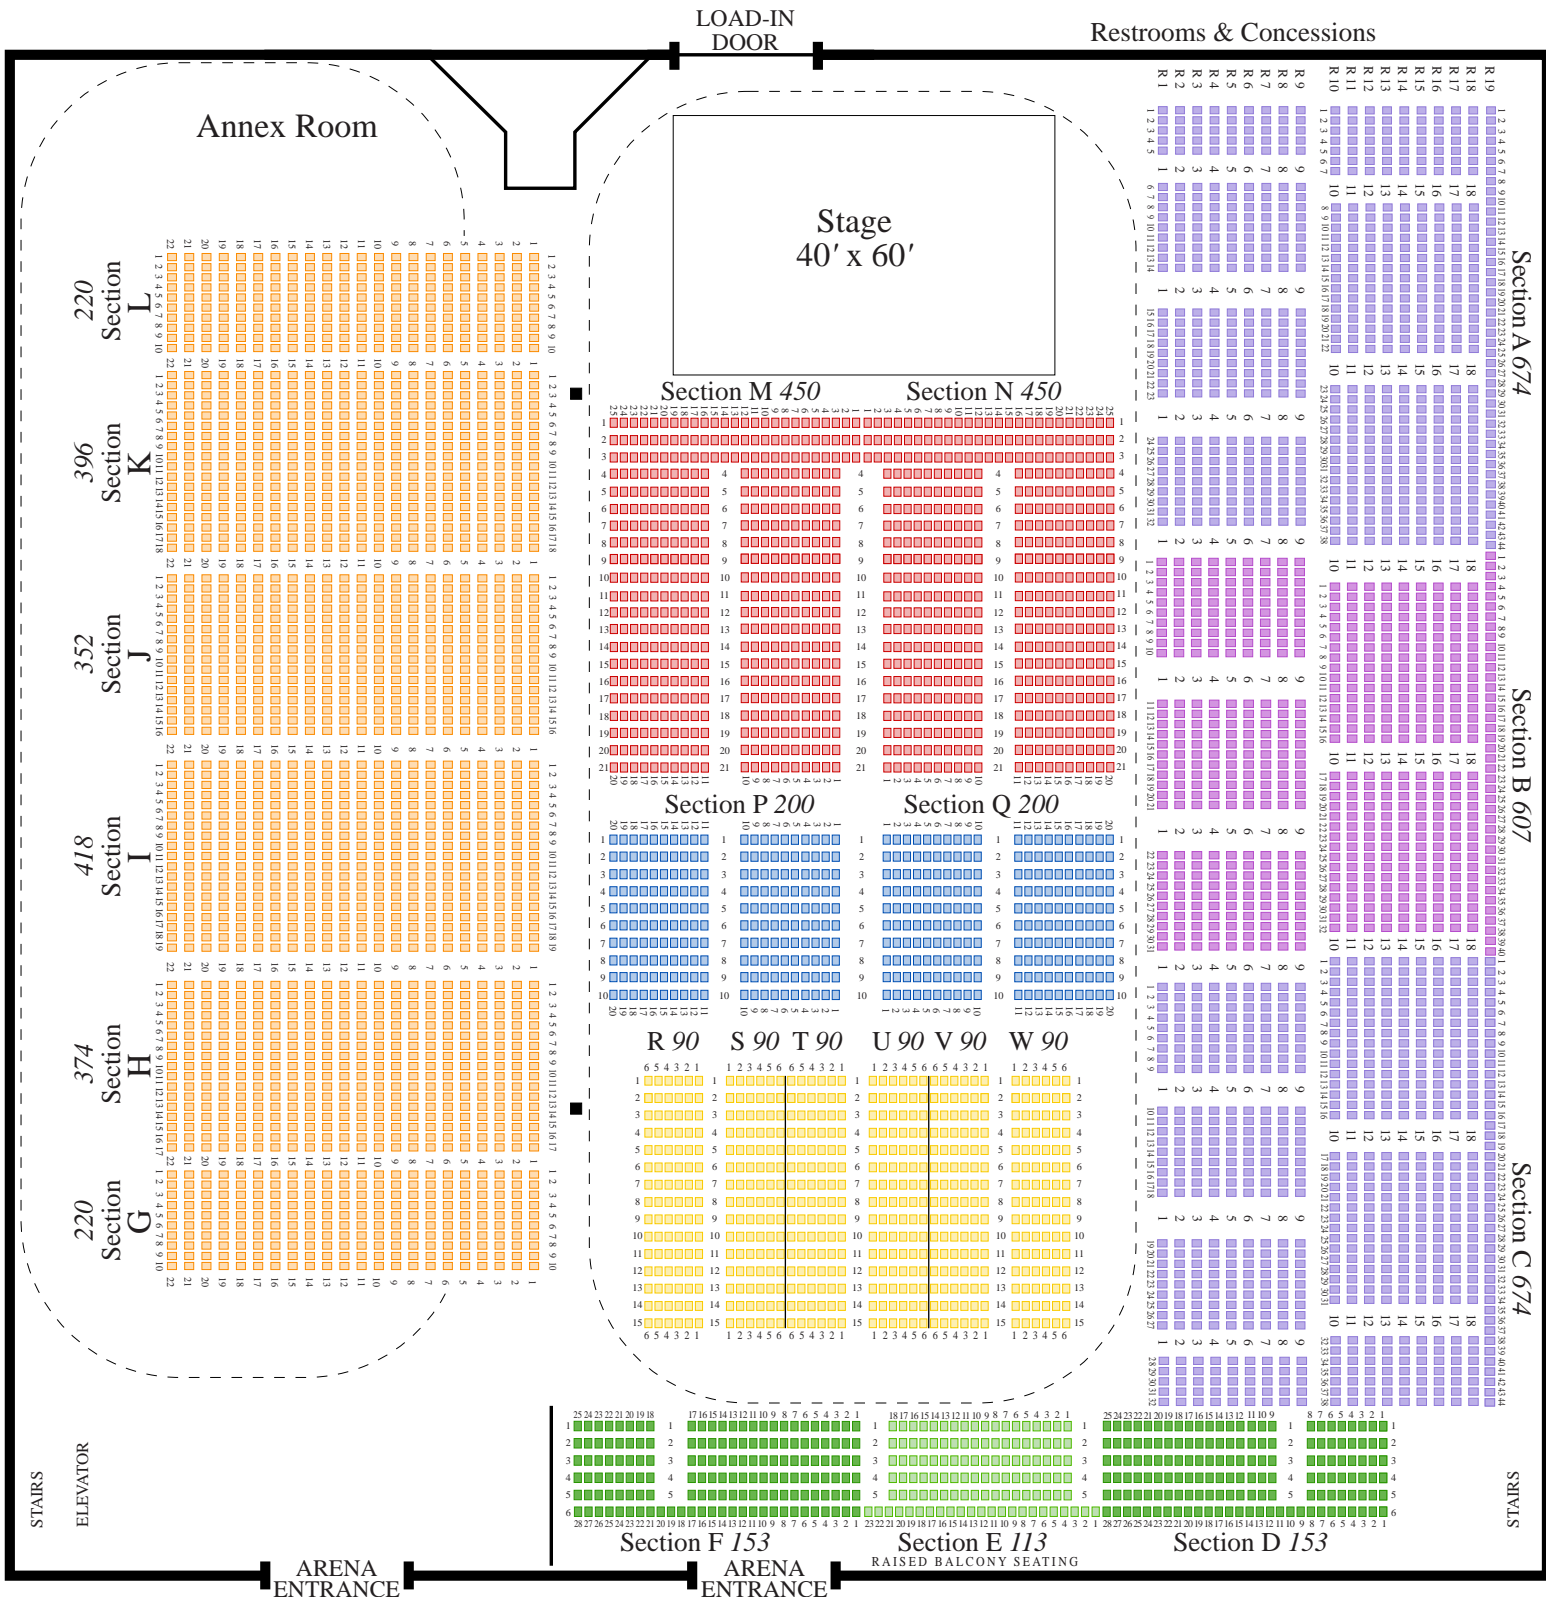

EAST BLEACHERS 1,955
 WEST BLEACHERS 1,980
 FLOOR 1,270
 PORTABLE BLEACHERS 540
 BALCONY 419
6,164

STAGE SEATING
 Post Office Box 1888
 Great Falls, Montana 59403-1888
 Tel: (406) 727-8900 Fax: (406) 452-8955

(additional restrooms, concessions,
 offices, box office and main entrances)

LOBBY